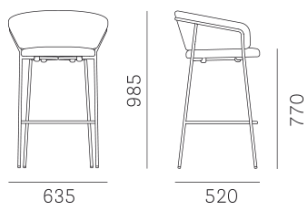

JAZZ 3718

DESIGN:
PEDRALI R&D

Harmony of shapes, elegance and ergonomics are the main features of Jazz barstool. A cosy seat, a curved and embracing backrest, supported by a thin steel frame Ø16mm, guarantee a great balance of proportions and profiles. Seat and backrest are separated by an opening that makes the barstool functional and gives lightness. A high level of customization is possible thanks the combinations of the upholstery, in fabric or leather, and the different finishes of the steel. Height 770mm.

INFORMATION REQUEST

LIST OF FINISHES

LEGEND FINISHES